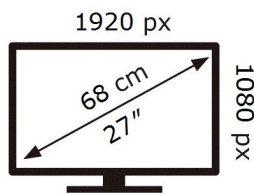

ENERG 

SAMSUNG

S27DM500EU

23 kWh/1000h

ABCDEF **G**

32 kWh/1000h

2019/2013